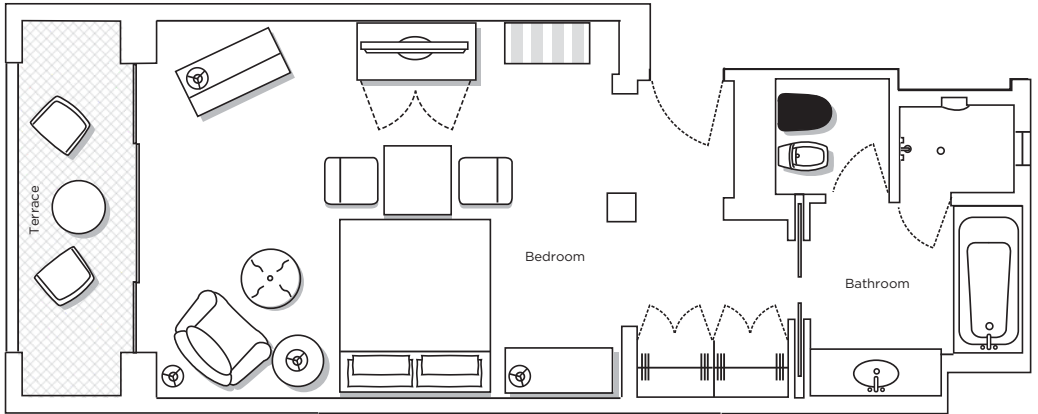

ARABIAN COURT - GARDEN DELUXE ROOM

FLOORPLAN

oneandonlyroyalmirage.com

King Salman bin Abdulaziz Al Saud Street, P.O. Box 37252, Dubai, UAE Telephone + 971 4 399 99 99
One&Only Resorts is a trademark of Kerzner International Limited.